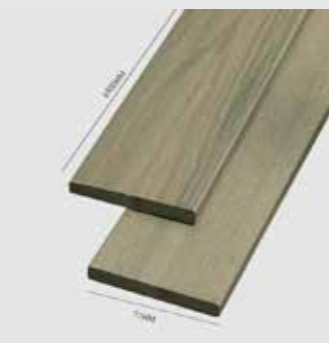

▶ TẤM ỐP GỖ NHỰA

PRODUCT COLLECTION PS152X9

CODE: **PS152X9** ACACIA
SIZE: 152 X 9 X 4900MM

CODE: **PS152X9** BELEM APPLE
SIZE: 152 X 9 X 4900MM

CODE: **PS152X9** ISLAND OAK
SIZE: 152 X 9 X 4900MM

CODE: **PS152X9** MORADO
SIZE: 152 X 9 X 4900MM

CODE: **PS152X9** ROSE TEAK
SIZE: 152 X 9 X 4900MM

CODE: **PS152X9** SNOW PINE
SIZE: 152 X 9 X 4900MM

PRODUCT COLLECTION UB71X10 AND PS75X12

thanh trang trí
Sáng tạo
không
giới hạn

CODE: **PS75X12** WHITE
SIZE: 75 X 12 X 2440MM

CODE: **UB71X10** ANCIENT WOOD
SIZE: 71 X 10 X 4900MM

CODE: **UB71X10** SILVERY GREY
SIZE: 71 X 10 X 4900MM

CODE: **UB71X10** SMOKE
SIZE: 71 X 10 X 4900MM

CODE: **UB71X10** TEAK
SIZE: 71 X 10 X 4900MM

CODE: **WP148X21** POMELO YELLOW
SIZE: 148 X 21 X 3600MM