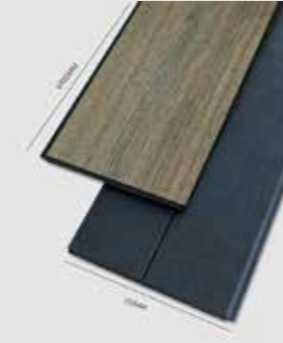

Protective
Capstock cap

WPC Core

▶ AWood Decking
Products

HIỆU ỨNG
3D VÂN NỔI

AD150x25-3D | Decking
Finished Surface : Classic 3D Embossing

Color: Socola

Bề mặt phủ
Ultrashield

Code: **SU140x23**
Size : 2400mm x 140mm x 23mm
Finished Surface: Ultrashield

Color: Teak M

Code: **SU140x23**
Size : 2400mm x 140mm x 23mm
Finished Surface: Ultrashield

Color: Teak G

Code: **SU140x23**
Size : 2400mm x 140mm x 23mm
Finished Surface: Ultrashield

Color: Teak B

LÓT SÀN & ỐP TƯỜNG

▶ TẤM ỐP GỖ NHỰA

PRODUCT COLLECTION PS152X9

CODE: **PS152X9** ACACIA
SIZE: 152 X 9 X 4900MM

CODE: **PS152X9** BELEM APPLE
SIZE: 152 X 9 X 4900MM

CODE: **PS152X9** ISLAND OAK
SIZE: 152 X 9 X 4900MM

CODE: **PS152X9** MORADO
SIZE: 152 X 9 X 4900MM