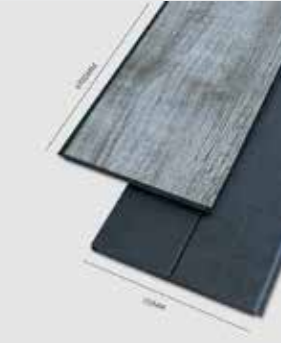

▶ TẤM ỐP GỖ NHỰA

PRODUCT COLLECTION PS152X9

CODE: **PS152X9** ACACIA
SIZE: 152 X 9 X 4900MM

CODE: **PS152X9** BELEM APPLE
SIZE: 152 X 9 X 4900MM

CODE: **PS152X9** ISLAND OAK
SIZE: 152 X 9 X 4900MM

CODE: **PS152X9** MORADO
SIZE: 152 X 9 X 4900MM

CODE: **PS152X9** ROSE TEAK
SIZE: 152 X 9 X 4900MM

CODE: **PS152X9** SNOW PINE
SIZE: 152 X 9 X 4900MM

PRODUCT COLLECTION UB71X10 AND PS75X12

thanh trang trí
Sáng tạo
không
giới hạn

CODE: **PS75X12** WHITE
SIZE: 75 X 12 X 2440MM